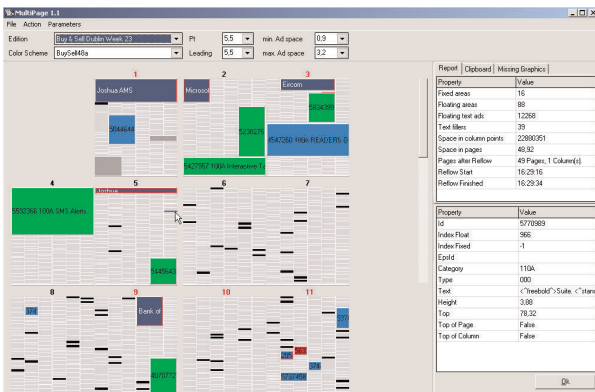

- Tightly integrated with Joshua Multiads creating new possibilities in terms of statistical analysis.
- Single page and multi-page views can be displayed.
- Correct imposition for printer supported.
- Supports electronic transmission of edition to printer.
- Support for single and multi column layouts.
- User can undo layout changes up to a level of 100 changes.
- Automatic space calculation to suit your target pagination.
- MultiPage allows the user to 'lock' the layout of any part of the paper, thus enabling the user to alter the remainder of the edition without affecting the 'locked' portion(s).

where IT's at...