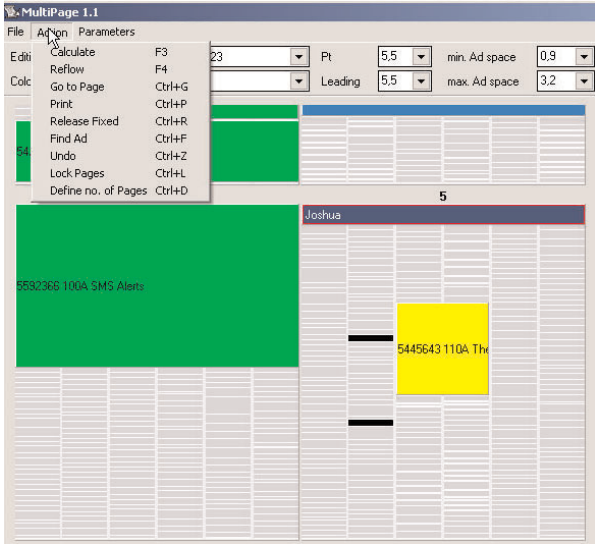

# MultiPage

The complete pagination and layout system!

- Direct output to EPS or PDF.
- Ad position preferences can be defined by classification, sub-class, distance from top, inside, outside, column.
- MultiPage uses priority positioning to resolve potential ambiguity.
- Supports any format, such as font, font size, styles, alignments, frames and backgrounds.
- Supports inclusion of graphical content within text ads as well as display.
- MultiPage - Auto Text Filler, also shows point, leading and ad space settings.
- Creates indexes for all adverts and classifications.
- Supports text and display auto fillers using definable filler library.

- Supports automatic 'spreading' of display (without positioning preferences).
- Full colour scheme management (a colour ad will be automatically placed on a colour page).
- Automatic vertical spacing following pre-defined rules limiting minimum and maximum ad space.
- MultiPage - shows adverts with missing graphics
- Missing EPS and photo detection and notification.
- Ads can be found by ad ID & short text search.
- Most on-screen functions have keyboard shortcuts improving user efficiency.
- Integrates with virtually any advert/editorial management system.